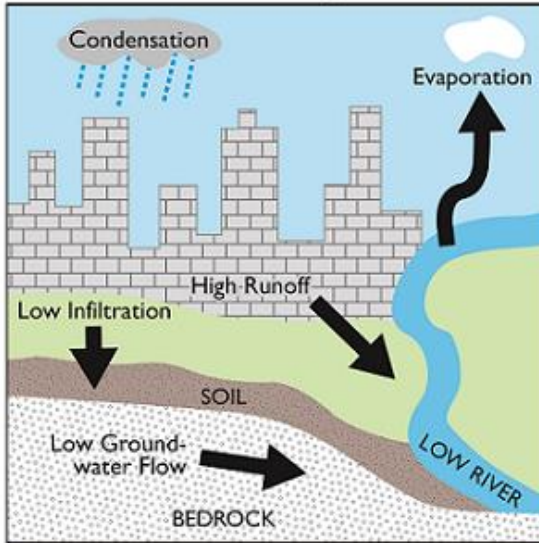

Water Cycle

Streetscape

Urban

Natural

BLUE-

GREEN